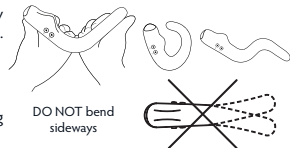

LOCK / UNLOCK CRESCENDO 2

Got a vibe you really like? You can make sure you don't accidentally change the settings by locking the buttons. Just press and hold the ⊕ and ⊖ buttons at the same time for 4 seconds and *Crescendo 2* will be locked. The light on the bottom will double flash upon locking and then again every 10 seconds. To unlock, press and hold the ⊕ and ⊖ buttons again for 4 seconds and *Crescendo 2* will go back to normal operation. If you are unsure whether your *Crescendo 2* is locked, simply put it on charge and it will automatically go back to normal operation.

USING CRESCENDO 2

Crescendo 2 is designed to be all about you. Simply bend *Crescendo 2* with your hands to take any shape your body desires. Use it for solo play or with your partner. Download the beautiful *MysteryVibe Playbook* at mysteryvibe.com/play to discover lots of fun ways to enjoy *Crescendo 2*. To avoid damaging *Crescendo 2*, bend each section one by one and make sure not to bend sideways.

WASH AND CARE

Clean *Crescendo 2* before and after every use, either with soap and water, or a specialized toy cleaner. It's safe to wash *Crescendo 2* in running water.