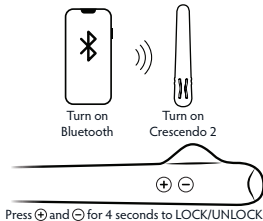

LOCK / UNLOCK CRESCENDO 2

Got a vibe you really like? You can make sure you don't accidentally change the settings by locking the buttons. Just press and hold the ⊕ and ⊖ buttons at the same time for 4 seconds and *Crescendo 2* will be locked. The light on the bottom will double flash upon locking and then again every 10 seconds. To unlock, press and hold the ⊕ and ⊖ buttons again for 4 seconds and *Crescendo 2* will go back to normal operation. If you are unsure whether your *Crescendo 2* is locked, simply put it on charge and it will automatically go back to normal operation.

USING CRESCENDO 2

Crescendo 2 is designed to be all about you. Simply bend *Crescendo 2* with your hands to take any shape your body desires. Use it for solo play or with your partner. Download the beautiful *MysteryVibe Playbook* at mysteryvibe.com/play to discover lots of fun ways to enjoy *Crescendo 2*. To avoid damaging *Crescendo 2*, bend each section one by one and make sure not to bend sideways.

WASH AND CARE

Clean *Crescendo 2* before and after every use, either with soap and water, or a specialized toy cleaner. It's safe to wash *Crescendo 2* in running water.